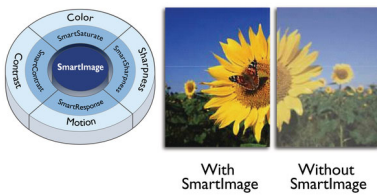

Perfectly designed for your space

- VESA mount allows for flexibility

PHILIPS

LCD monitor
V Line 27" (68.6 cm), 1920 x 1080 (Full HD)

271V8LA/00

Highlights

VA display

Philips VA LED display uses an advanced multi-domain vertical alignment technology which gives you super-high static contrast ratios for extra vivid and bright images. While standard office applications are handled with ease, it is especially suitable for photos, web-browsing, movies, gaming, and demanding graphical applications. It's optimized pixel management technology gives you 178/178 degree extra wide viewing angle, resulting in crisp images.

SmartImage

SmartImage is an exclusive leading edge Philips technology that analyzes the content displayed on your screen and gives you optimized display performance. This user friendly interface allows you to select various modes like Office, Photo, Movie, Game, Economy etc., to fit the application in use. Based on the selection, SmartImage dynamically optimizes the contrast, color saturation and sharpness of images and videos for ultimate display performance. The Economy mode option offers you major power savings. All in real time with the press of a single button!