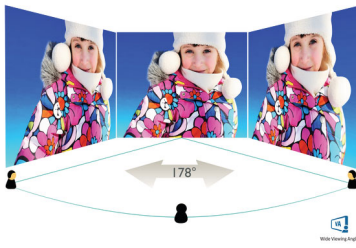

Perfectly designed for your space

- VESA mount allows for flexibility

PHILIPS

LCD monitor
V Line 27" (68.6 cm), 1920 x 1080 (Full HD)

271V8LA/00

Highlights

VA display

Philips VA LED display uses an advanced multi-domain vertical alignment technology which gives you super-high static contrast ratios for extra vivid and bright images. While standard office applications are handled with ease, it is especially suitable for photos, web-browsing, movies, gaming, and demanding graphical applications. It's optimized pixel management technology gives you 178/178 degree extra wide viewing angle, resulting in crisp images.

Specifications

Picture/Display

- LCD panel type: VA LCD
- Backlight type: W-LED system
- Panel Size: 27 inch / 68.6 cm
- Display Screen Coating: Anti-Glare, 3H, Haze 25%
- Effective viewing area: 597.9 (H) x 336.3 (V)
- Aspect ratio: 16:9
- Maximum resolution: 1920 x 1080 @ 75 Hz*
- Pixel Density: 82 PPI
- Response time (typical): 4 ms (GtG)*
- Brightness: 250 cd/m²
- Contrast ratio (typical): 3000:1
- SmartContrast: Mega Infinity DCR
- Pixel pitch: 0.3114 x 0.3114 mm
- Viewing angle: 178° (H) / 178° (V), @ C/R > 10
- Flicker-free
- Display colors: 16.7 M
- Scanning Frequency: 30 - 85 kHz (H) / 48 - 75 Hz (V)
- LowBlue Mode
- EasyRead
- sRGB
- Adaptive sync